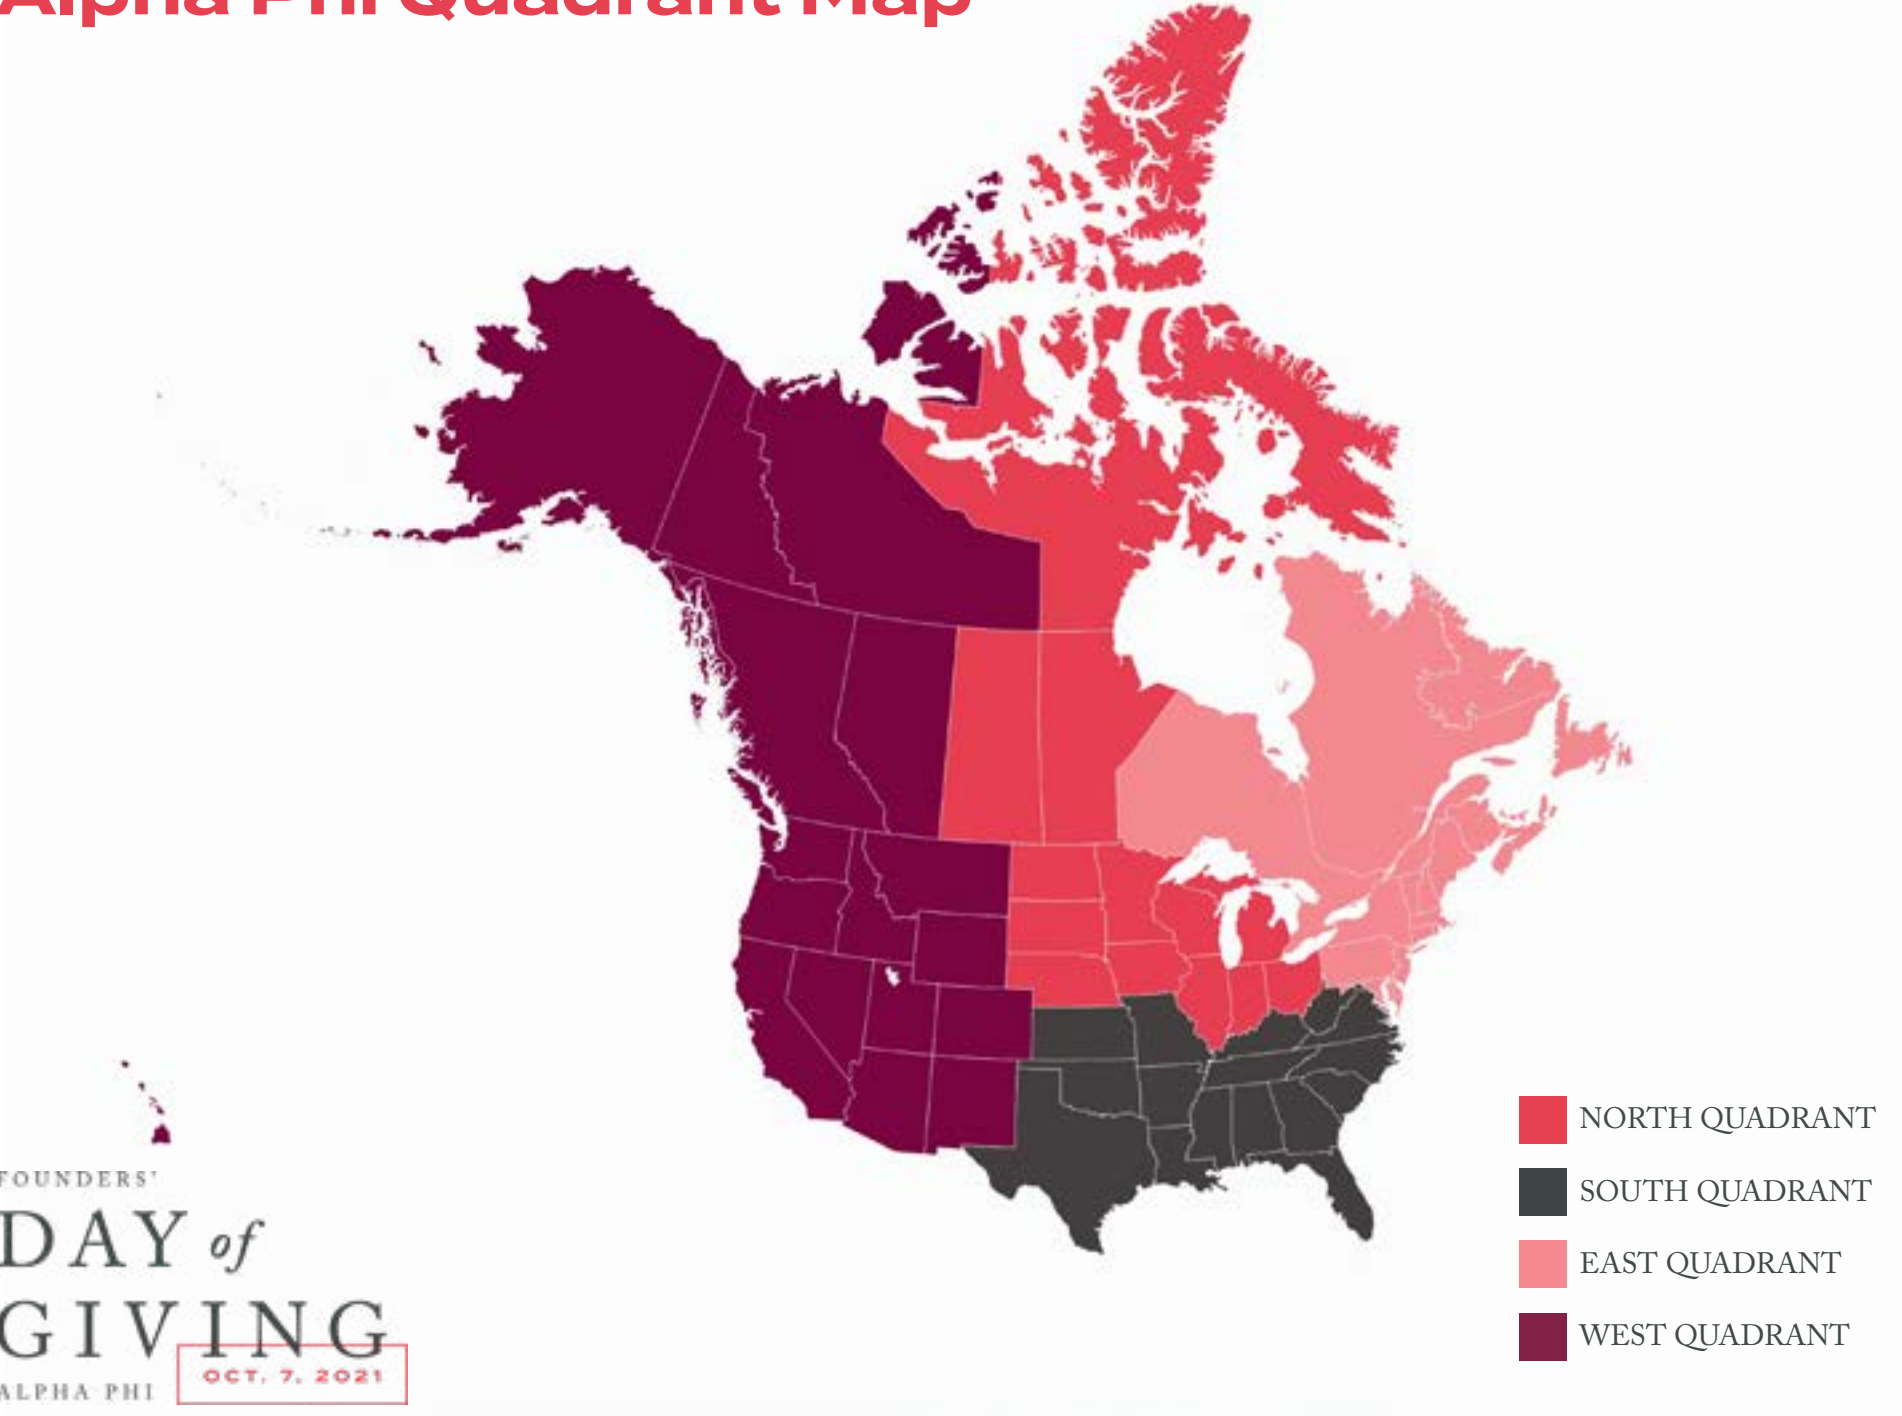

Alpha Phi Quadrant Map

FOUNDERS'
DAY of
GIVING
ALPHA PHI **OCT. 7, 2021**

Alpha Phi Quadrant List

North

Beta (Northwestern)
Gamma (DePauw)
Epsilon (Minnesota)
Theta (Michigan)
Iota (Wisconsin)
Nu (Nebraska)
Pi (North Dakota)
Rho (Ohio State)
Psi (South Dakota)
Beta Alpha (Illinois)
Beta Beta (Michigan State)
Beta Eta (Manitoba)
Beta Kappa (Denison)
Beta Omicron (Bowling Green)
Beta Tau (Indiana)
Beta Omega (Kent State)
Gamma Epsilon (Lake Forest)
Gamma Nu (Miami University)
Gamma Omicron (Drake)
Gamma Sigma (Wisconsin Stout)
Gamma Upsilon (Wisconsin Milwaukee)
Gamma Psi (Ripon)
Delta Epsilon (Iowa)
Delta Eta (Adriana)
Delta Theta (Western Michigan)
Delta Kappa (Wisconsin La Crosse)
Delta Mu (Purdue)
Delta Xi (Nebraska Kearney)
Delta Omicron (St. Cloud State)
Delta Pi (Indiana State)
Delta Rho (Ball State)
Delta Sigma (Wisconsin Stevens Point)
Delta Upsilon (Baldwin Wallace)

South

Omicron (Missouri)
Upsilon (Washburn)
Phi (Oklahoma)
Omega (Texas)
Beta Iota (West Virginia)
Beta Lambda (Rollins)
Beta Mu (Alabama)
Beta Nu (Duke)
Gamma Gamma (Drury)
Gamma Delta (Kansas)
Gamma Eta (North Texas)
Gamma Iota (Texas Tech)
Gamma Lambda (Houston)
Gamma Mu (Georgia State)
Gamma Xi (Wichita State)
Gamma Phi (Florida State)
Gamma Omega (Midwestern State)
Delta Alpha (East Carolina)
Delta Beta (Texas A&M Commerce)
Delta Delta (Oklahoma City)
Delta Iota (Roanoke)
Delta Lambda (Memphis)
Delta Tau (LSU)
Delta Chi (William Woods)
Epsilon Epsilon (Longwood)
Epsilon Eta (Old Dominion)
Epsilon Lambda (Texas Arlington)
Epsilon Mu (Lander)
Epsilon Omicron (Austin Peay)
Epsilon Sigma (Dallas Baptist)
Epsilon Tau (LSU Shreveport)
Epsilon Phi (NC State)
Epsilon Omega (Texas A&M)